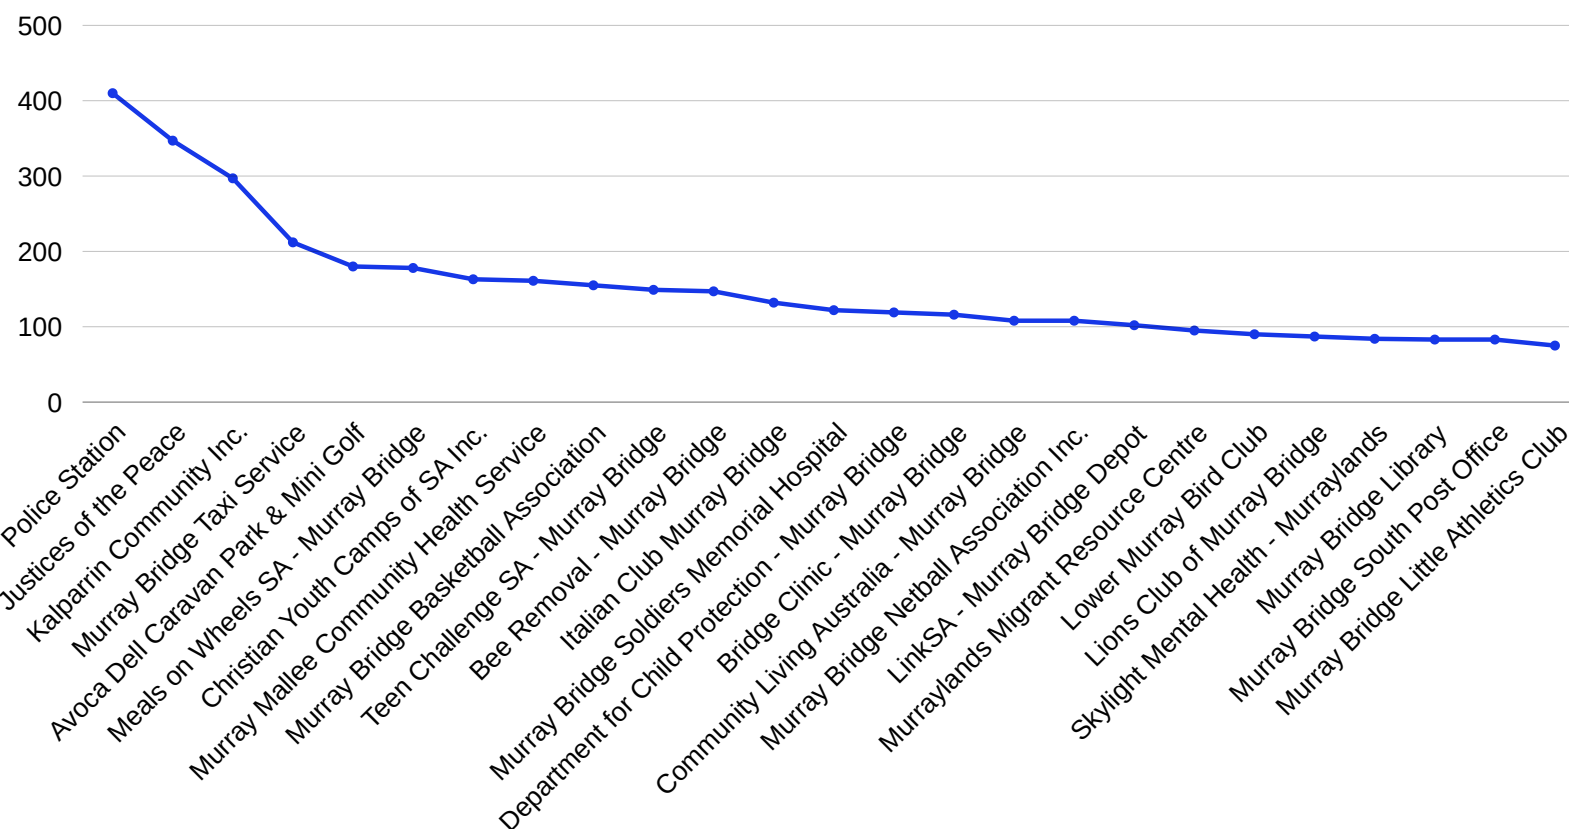

MURRAY BRIDGE COUNCIL

WHAT ARE OUR COMMUNITY NEEDS?

8370 SESSIONS 1 JULY 2022 - 30 JUNE 2023

TOP 25 LANDING PAGES:

SESSIONS BY PRIMARY CATEGORY

WHO ARE OUR USERS?