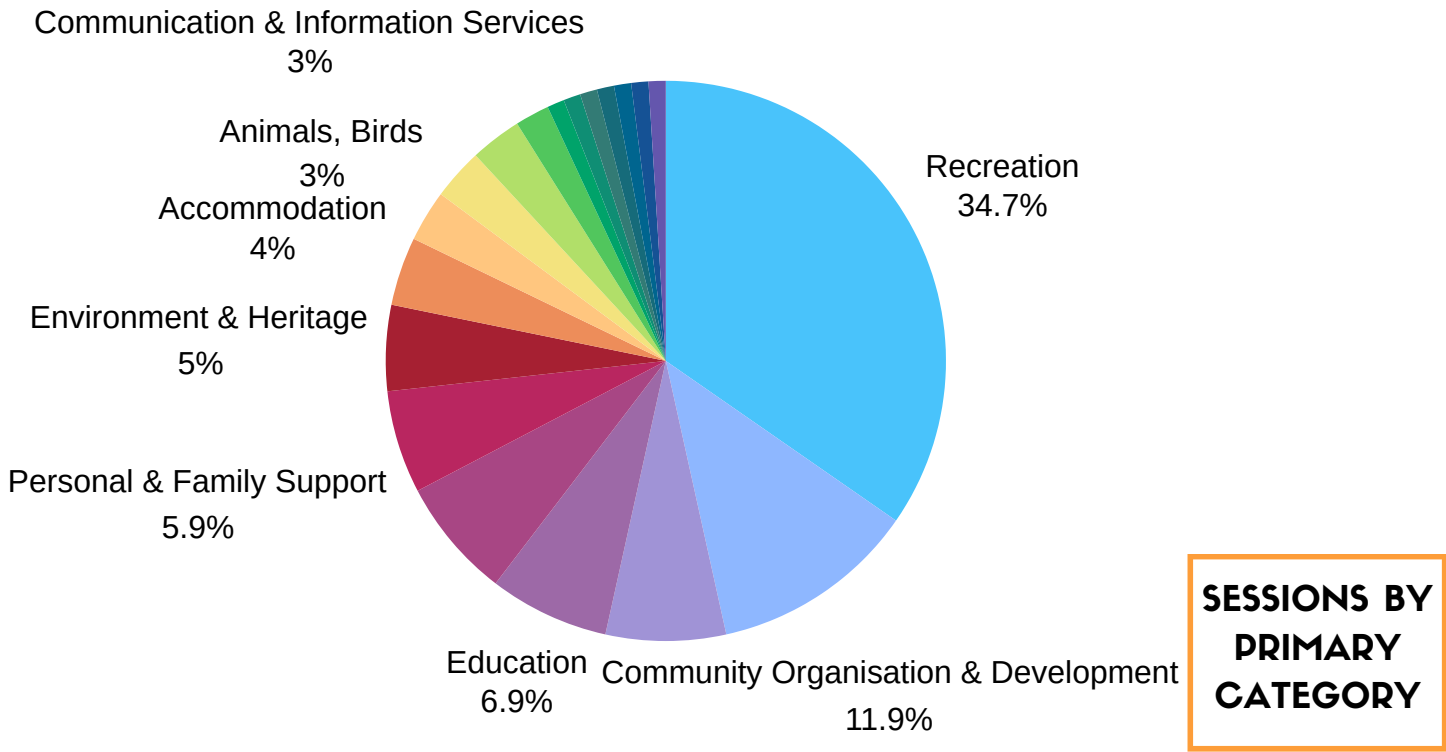

MURRAY BRIDGE COUNCIL

WHAT ARE OUR COMMUNITY NEEDS?

8370 SESSIONS 1 JULY 2022 - 30 JUNE 2023

TOP 25 LANDING PAGES:

SESSIONS BY PRIMARY CATEGORY

WHO ARE OUR USERS?